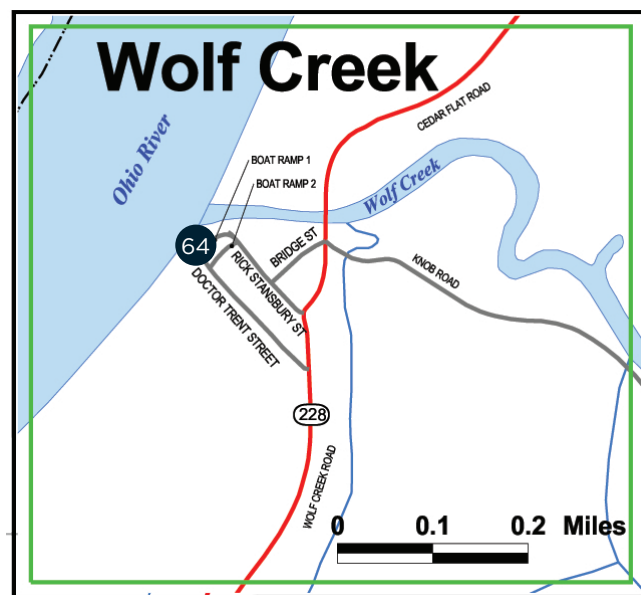

Rock Haven/ Licksillet

KY 1816 & KY 1882

SERVICES DIRECTORY

ACCOMMODATIONS

1. Abe's Country Village Motel and Gift Shop
  Brandenburg, KY 40108
  www.abescountryvillage.com
2. Golden Manor Inn & Suites
  116 S. Dixie Hwy.
  Muldraugh, KY 40155
  www.GoldenManorInn.com
3. Quality Inn and Suites
  1900 Armory Place
  Brandenburg, KY 40108
  www.qualityinnbrandenburg.com
4. Economy Suites
  230 Dixie Hwy
  Muldraugh, KY 40155
5. Southern Grace Bed & Breakfast
  325 Kirchdorfer Road
  Brandenburg, KY 40108
  southerngracebb.com
6. The Olin Guest House
  519 Lawrence Street
  Brandenburg, KY 40108
  www.thebrandenburginn.com/The-Olin-Guest-House
8. Otter Creek Recreational Area Camp-ground
  850 Otter Creek Park Road
  Brandenburg, KY 40108
  https://fw.ky.gov/Pages/Otter-Creek-Out-door-Recreation-Area.aspx
9. Brandenburg RV Park
  146 Water Street
  Brandenburg, KY 40109
  www.brandenburg.ky.gov
10. Camp Carlson Army Recreational Area
  9210 US-60
  Muldraugh, KY 40155
  https://innox.armymwr.com/programs/carlson-campgrounds

AUTOMOBILE & SERVICES

11. Ray's Ford-Chrysler-Dodge-Jeep-Ram Trucks
  385 By Pass Road
  Brandenburg, KY 40108
  www.raysford.com
12. Tony Brown Chevrolet
  2935 Brandenburg Road
  Brandenburg, KY 40108
  www.tonybrownchevrolet.com
13. Barr Automotive
  3340 By-Pass Road
  Brandenburg, KY 40108
  www.barrautomotive.com
14. Big O Tires
  3333 Broadway Street
  Brandenburg, KY 40108
  www.bigotires.com
15. Brandenburg Auto Clinic
  1919 Armory Road
  Brandenburg, KY 40108
  www.brandenburgautoclinic.com
16. NAPA Auto Parts - Smith Auto Supply LLC
  716 High Street
  Brandenburg, KY 40108
  www.napaonline.com/en/ky/brandenburg/store/39591
17. Advance Auto Parts
  1265 Old Ekron Road
  Brandenburg, KY 40108
  stores.advanceautoparts.com/ky/brandenburg/1265-oldekron-road
18. AutoZone Auto Parts
  775 By Pass Road
  Brandenburg, KY 40108
  www.autozone.com/locations/ky/brandenburg/775-by-pass-rd
19. O'Reilly Auto Parts
  802 By Pass Road
  Brandenburg, KY 40108
  locations.oreillyauto.com/ky/brandenburg/autoparts-2018

DINING