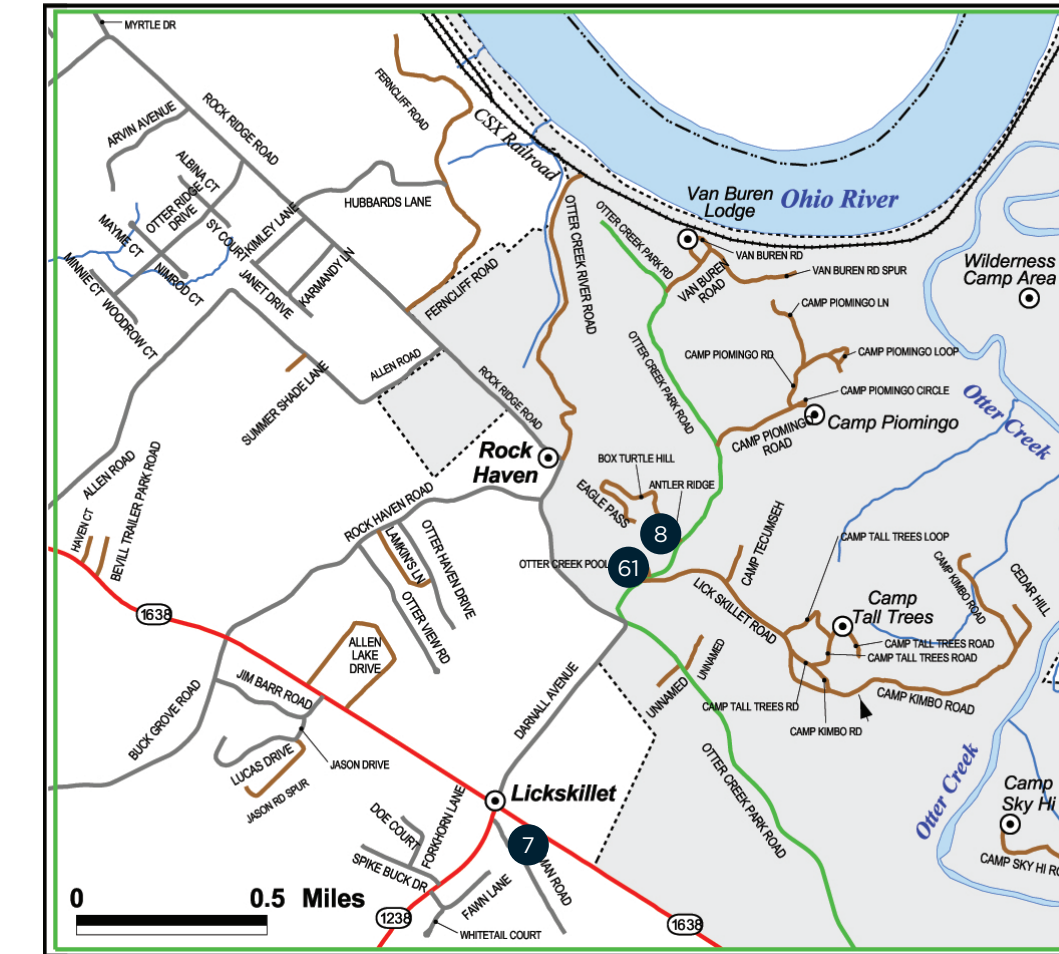

Rock Haven/ Licksillet