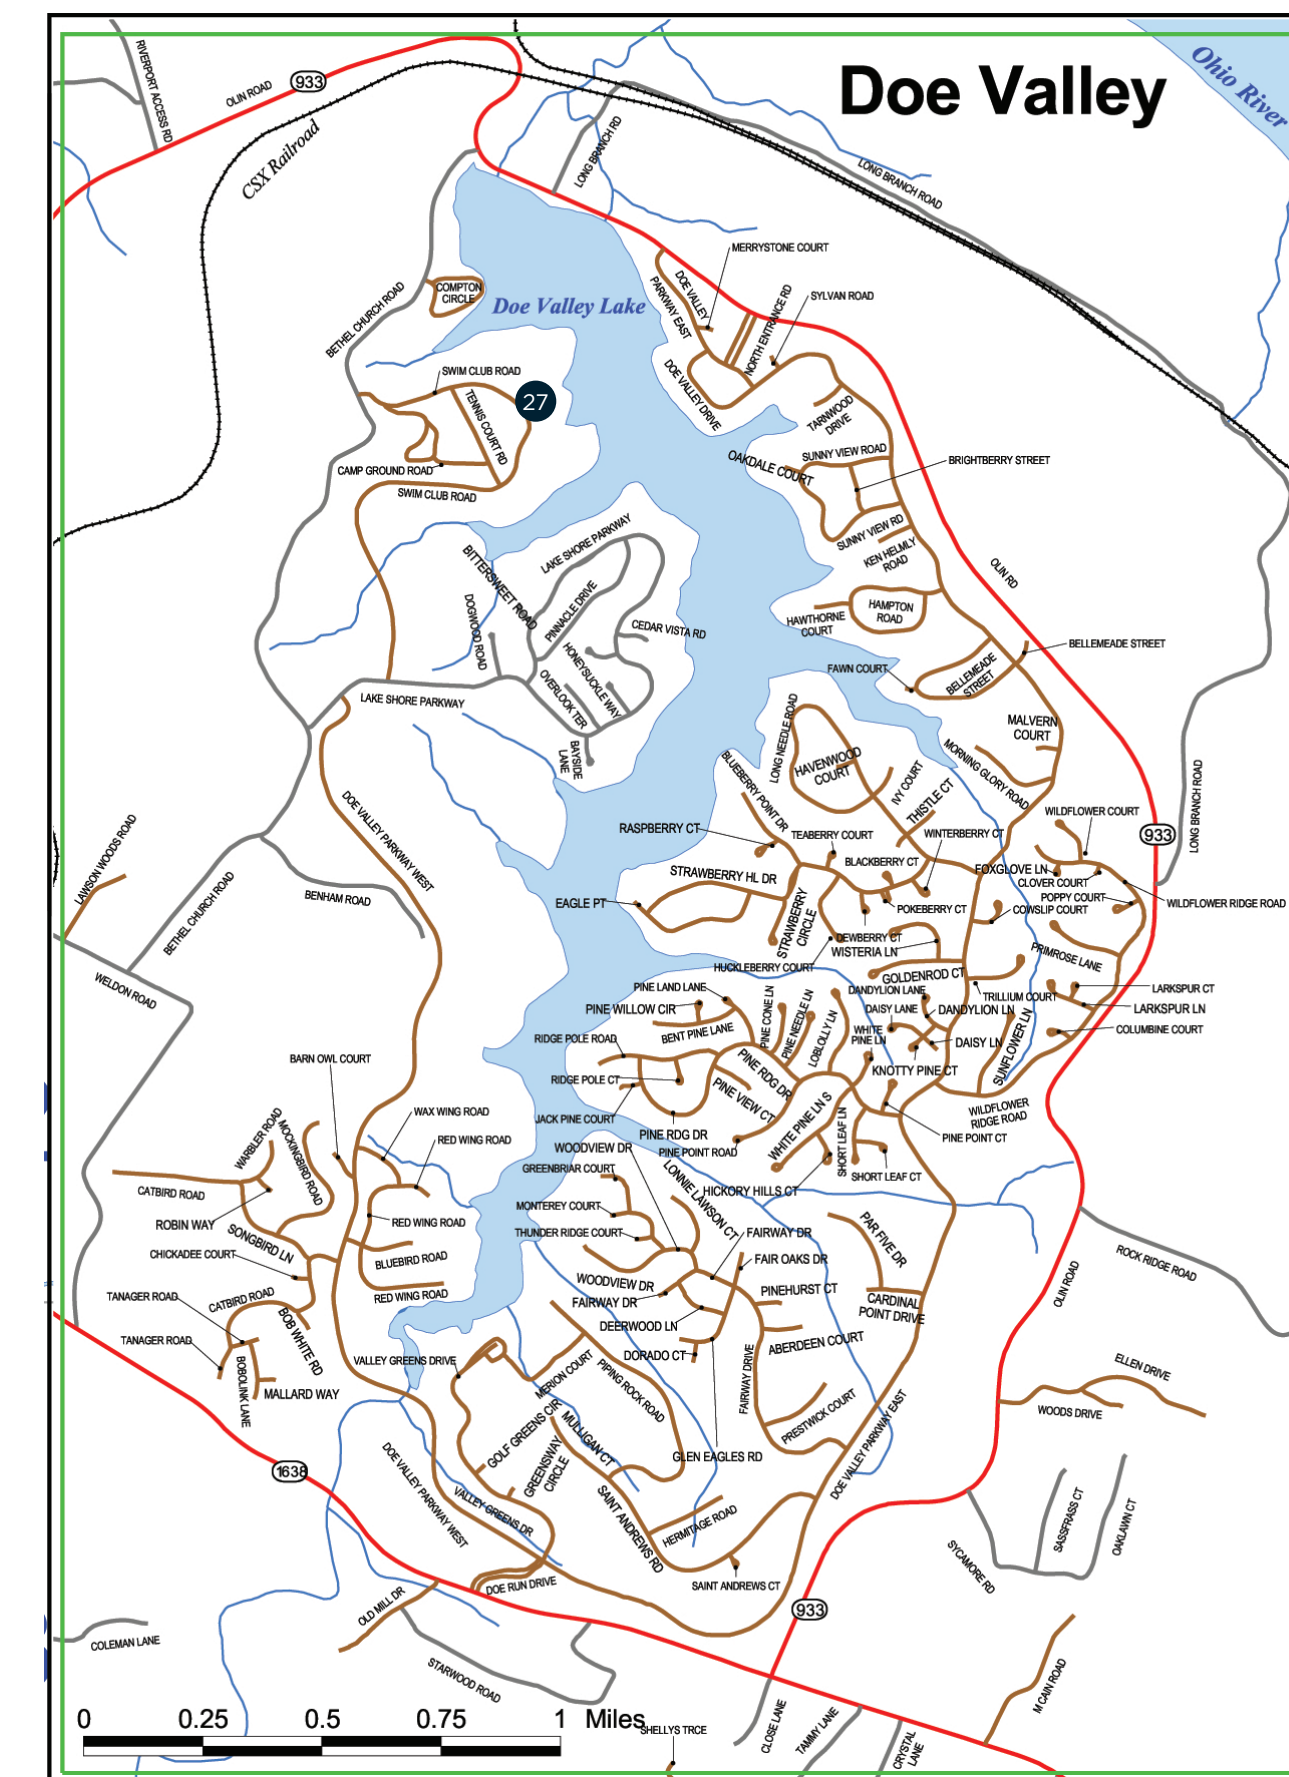

KENTUCKY'S BEST KEPT SECRET.

YOU'RE GOING TO FIND PLENTY OF GREAT REASONS TO HELP LET THIS "SECRET" OUT OF THE BAG!