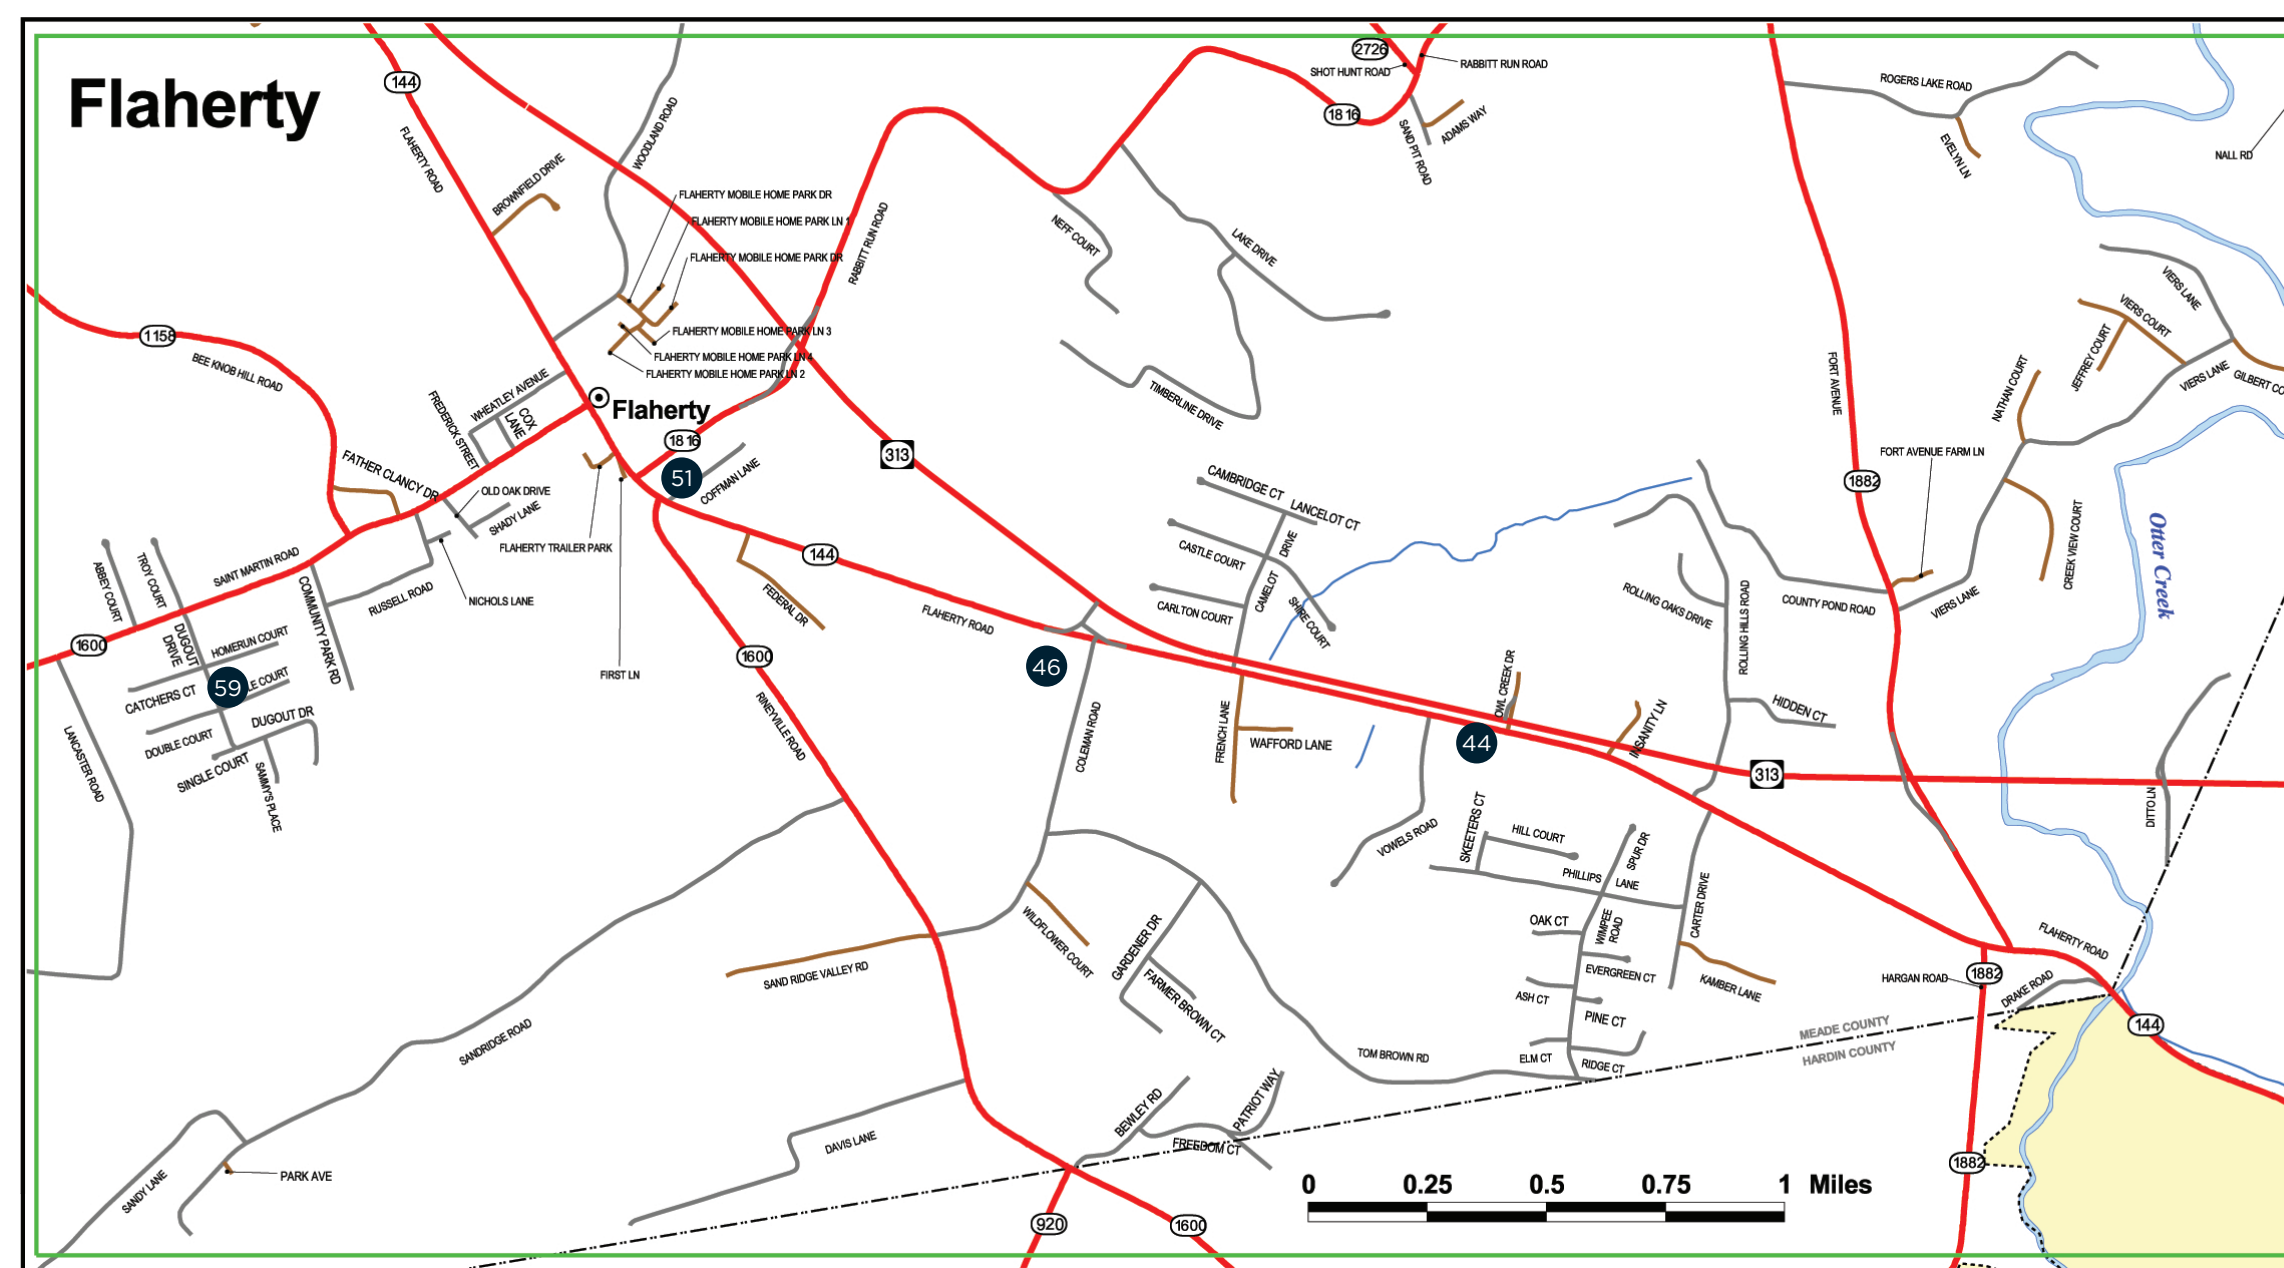

KENTUCKY'S BEST KEPT SECRET.

YOU'RE GOING TO FIND PLENTY OF GREAT REASONS TO HELP LET THIS "SECRET" OUT OF THE BAG!