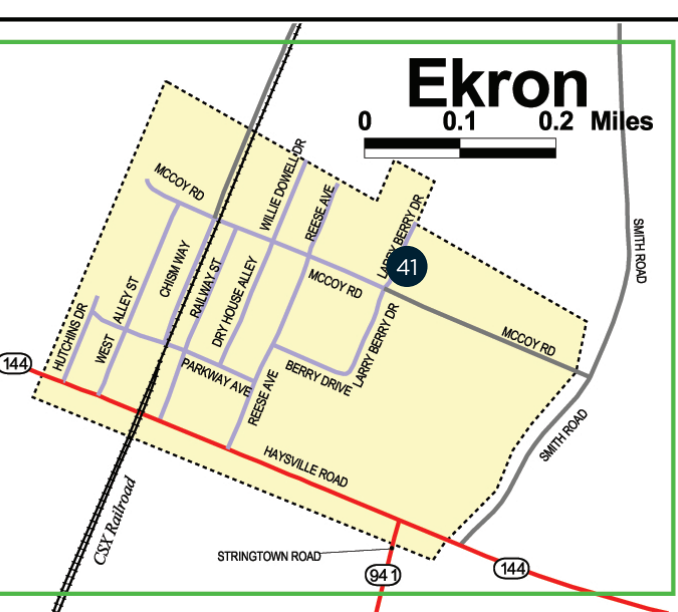

Rock Haven/ Licksillet

KY 1816 & KY 1882

SERVICES DIRECTORY

ACCOMMODATIONS

1. Abe's Country Village Motel and Gift Shop
  Brandenburg, KY 40108
  www.abescountryvillage.com
2. Golden Manor Inn & Suites
  116 S. Dixie Hwy.
  Muldraugh, KY 40155
  www.GoldenManorInn.com
3. Quality Inn and Suites
  1900 Armory Place
  Brandenburg, KY 40108
  www.qualityinnbrandenburg.com
4. Economy Suites
  230 Dixie Hwy
  Muldraugh, KY 40155
5. Southern Grace Bed & Breakfast
  325 Kirchdorfer Road
  Brandenburg, KY 40108
  southerngracebb.com
6. The Olin Guest House
  519 Lawrence Street
  Brandenburg, KY 40108
  www.thebrandenburginn.com/The-Olin-Guest-House
8. Otter Creek Recreational Area Camp-ground
  850 Otter Creek Park Road
  Brandenburg, KY 40108
  https://fw.ky.gov/Pages/Otter-Creek-Out-door-Recreation-Area.aspx
9. Brandenburg RV Park
  146 Water Street
  Brandenburg, KY 40109
  www.brandenburg.ky.gov
10. Camp Carlson Army Recreational Area
  9210 US-60
  Muldraugh, KY 40155
  https://innox.armymwr.com/programs/carlson-campgrounds

AUTOMOBILE & SERVICES

11. Ray's Ford-Chrysler-Dodge-Jeep-Ram Trucks
  385 By Pass Road
  Brandenburg, KY 40108
  www.raysford.com
12. Tony Brown Chevrolet
  2935 Brandenburg Road
  Brandenburg, KY 40108
  www.tonybrownchevrolet.com
13. Barr Automotive
  3340 By-Pass Road
  Brandenburg, KY 40108
  www.barrautomotive.com
14. Big O Tires
  3333 Broadway Street
  Brandenburg, KY 40108
  www.bigotires.com
15. Brandenburg Auto Clinic
  1919 Armory Road
  Brandenburg, KY 40108
  www.brandenburgautoclinic.com
16. NAPA Auto Parts - Smith Auto Supply LLC
  716 High Street
  Brandenburg, KY 40108
  www.napaonline.com/en/ky/brandenburg/store/39591
17. Advance Auto Parts
  1265 Old Ekron Road
  Brandenburg, KY 40108
  stores.advanceautoparts.com/ky/brandenburg/1265-oldekron-road
18. AutoZone Auto Parts
  775 By Pass Road
  Brandenburg, KY 40108
  www.autozone.com/locations/ky/brandenburg/775-by-pass-rd
19. O'Reilly Auto Parts
  802 By Pass Road
  Brandenburg, KY 40108
  locations.oreillyauto.com/ky/brandenburg/autoparts-2018

DINING