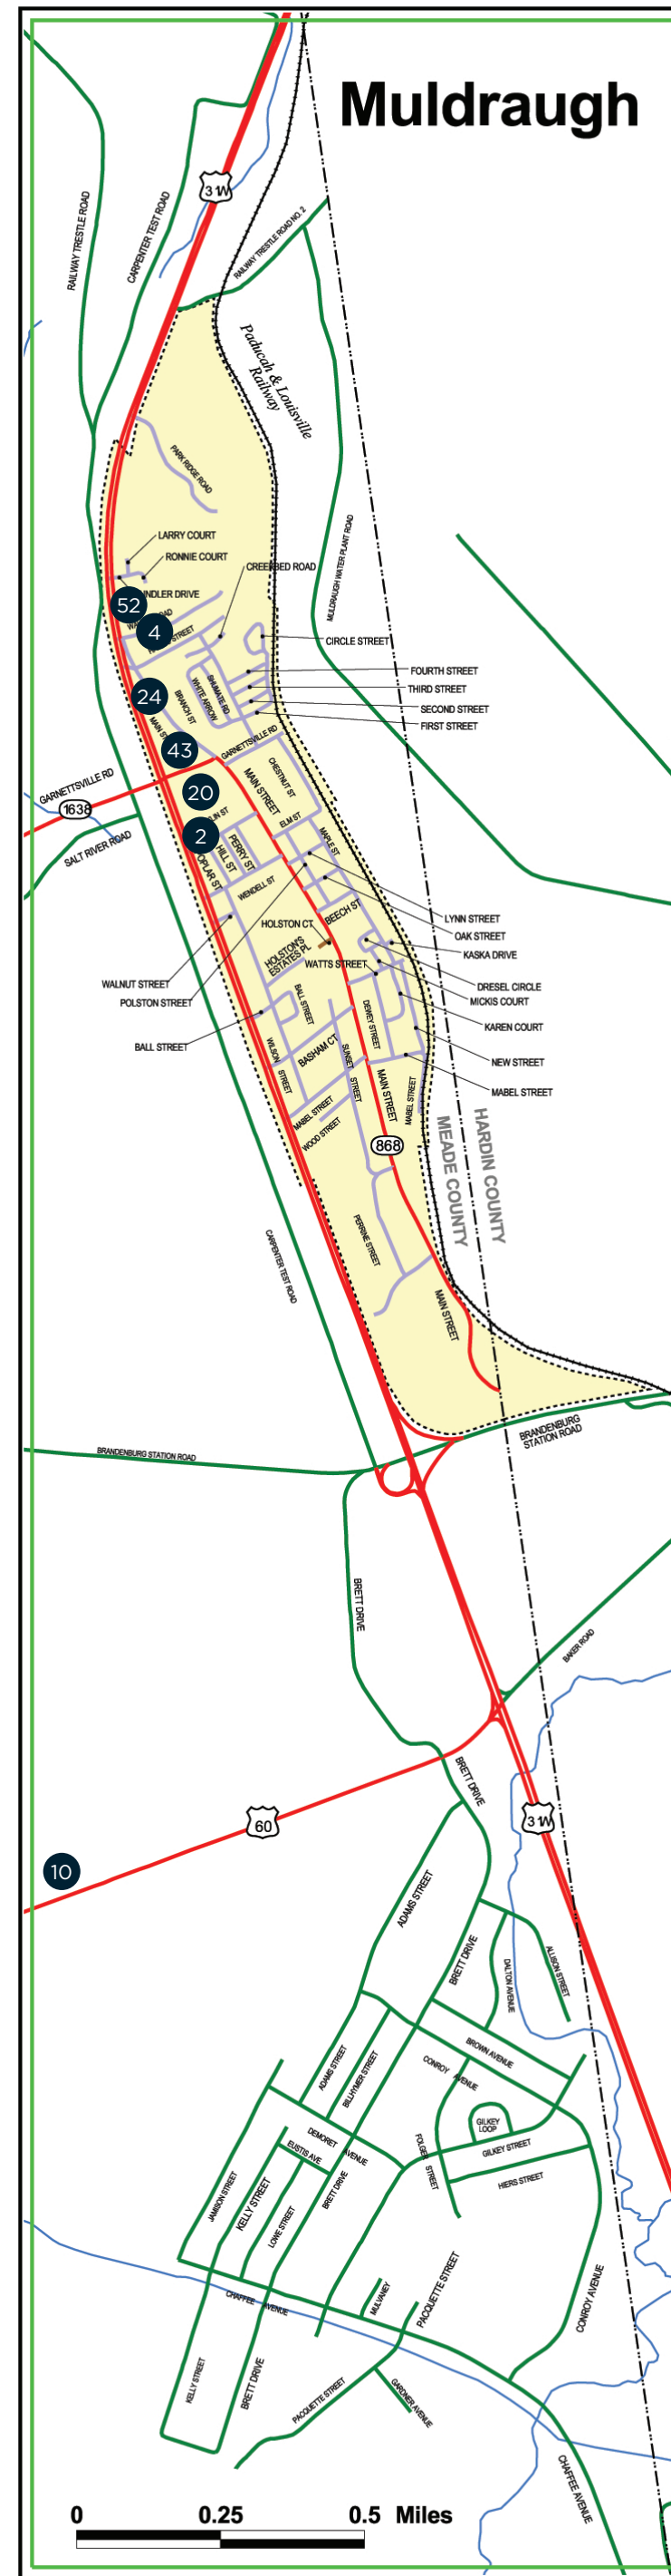

KENTUCKY'S BEST KEPT SECRET.

YOU'RE GOING TO FIND PLENTY OF GREAT REASONS TO HELP LET THIS "SECRET" OUT OF THE BAG!