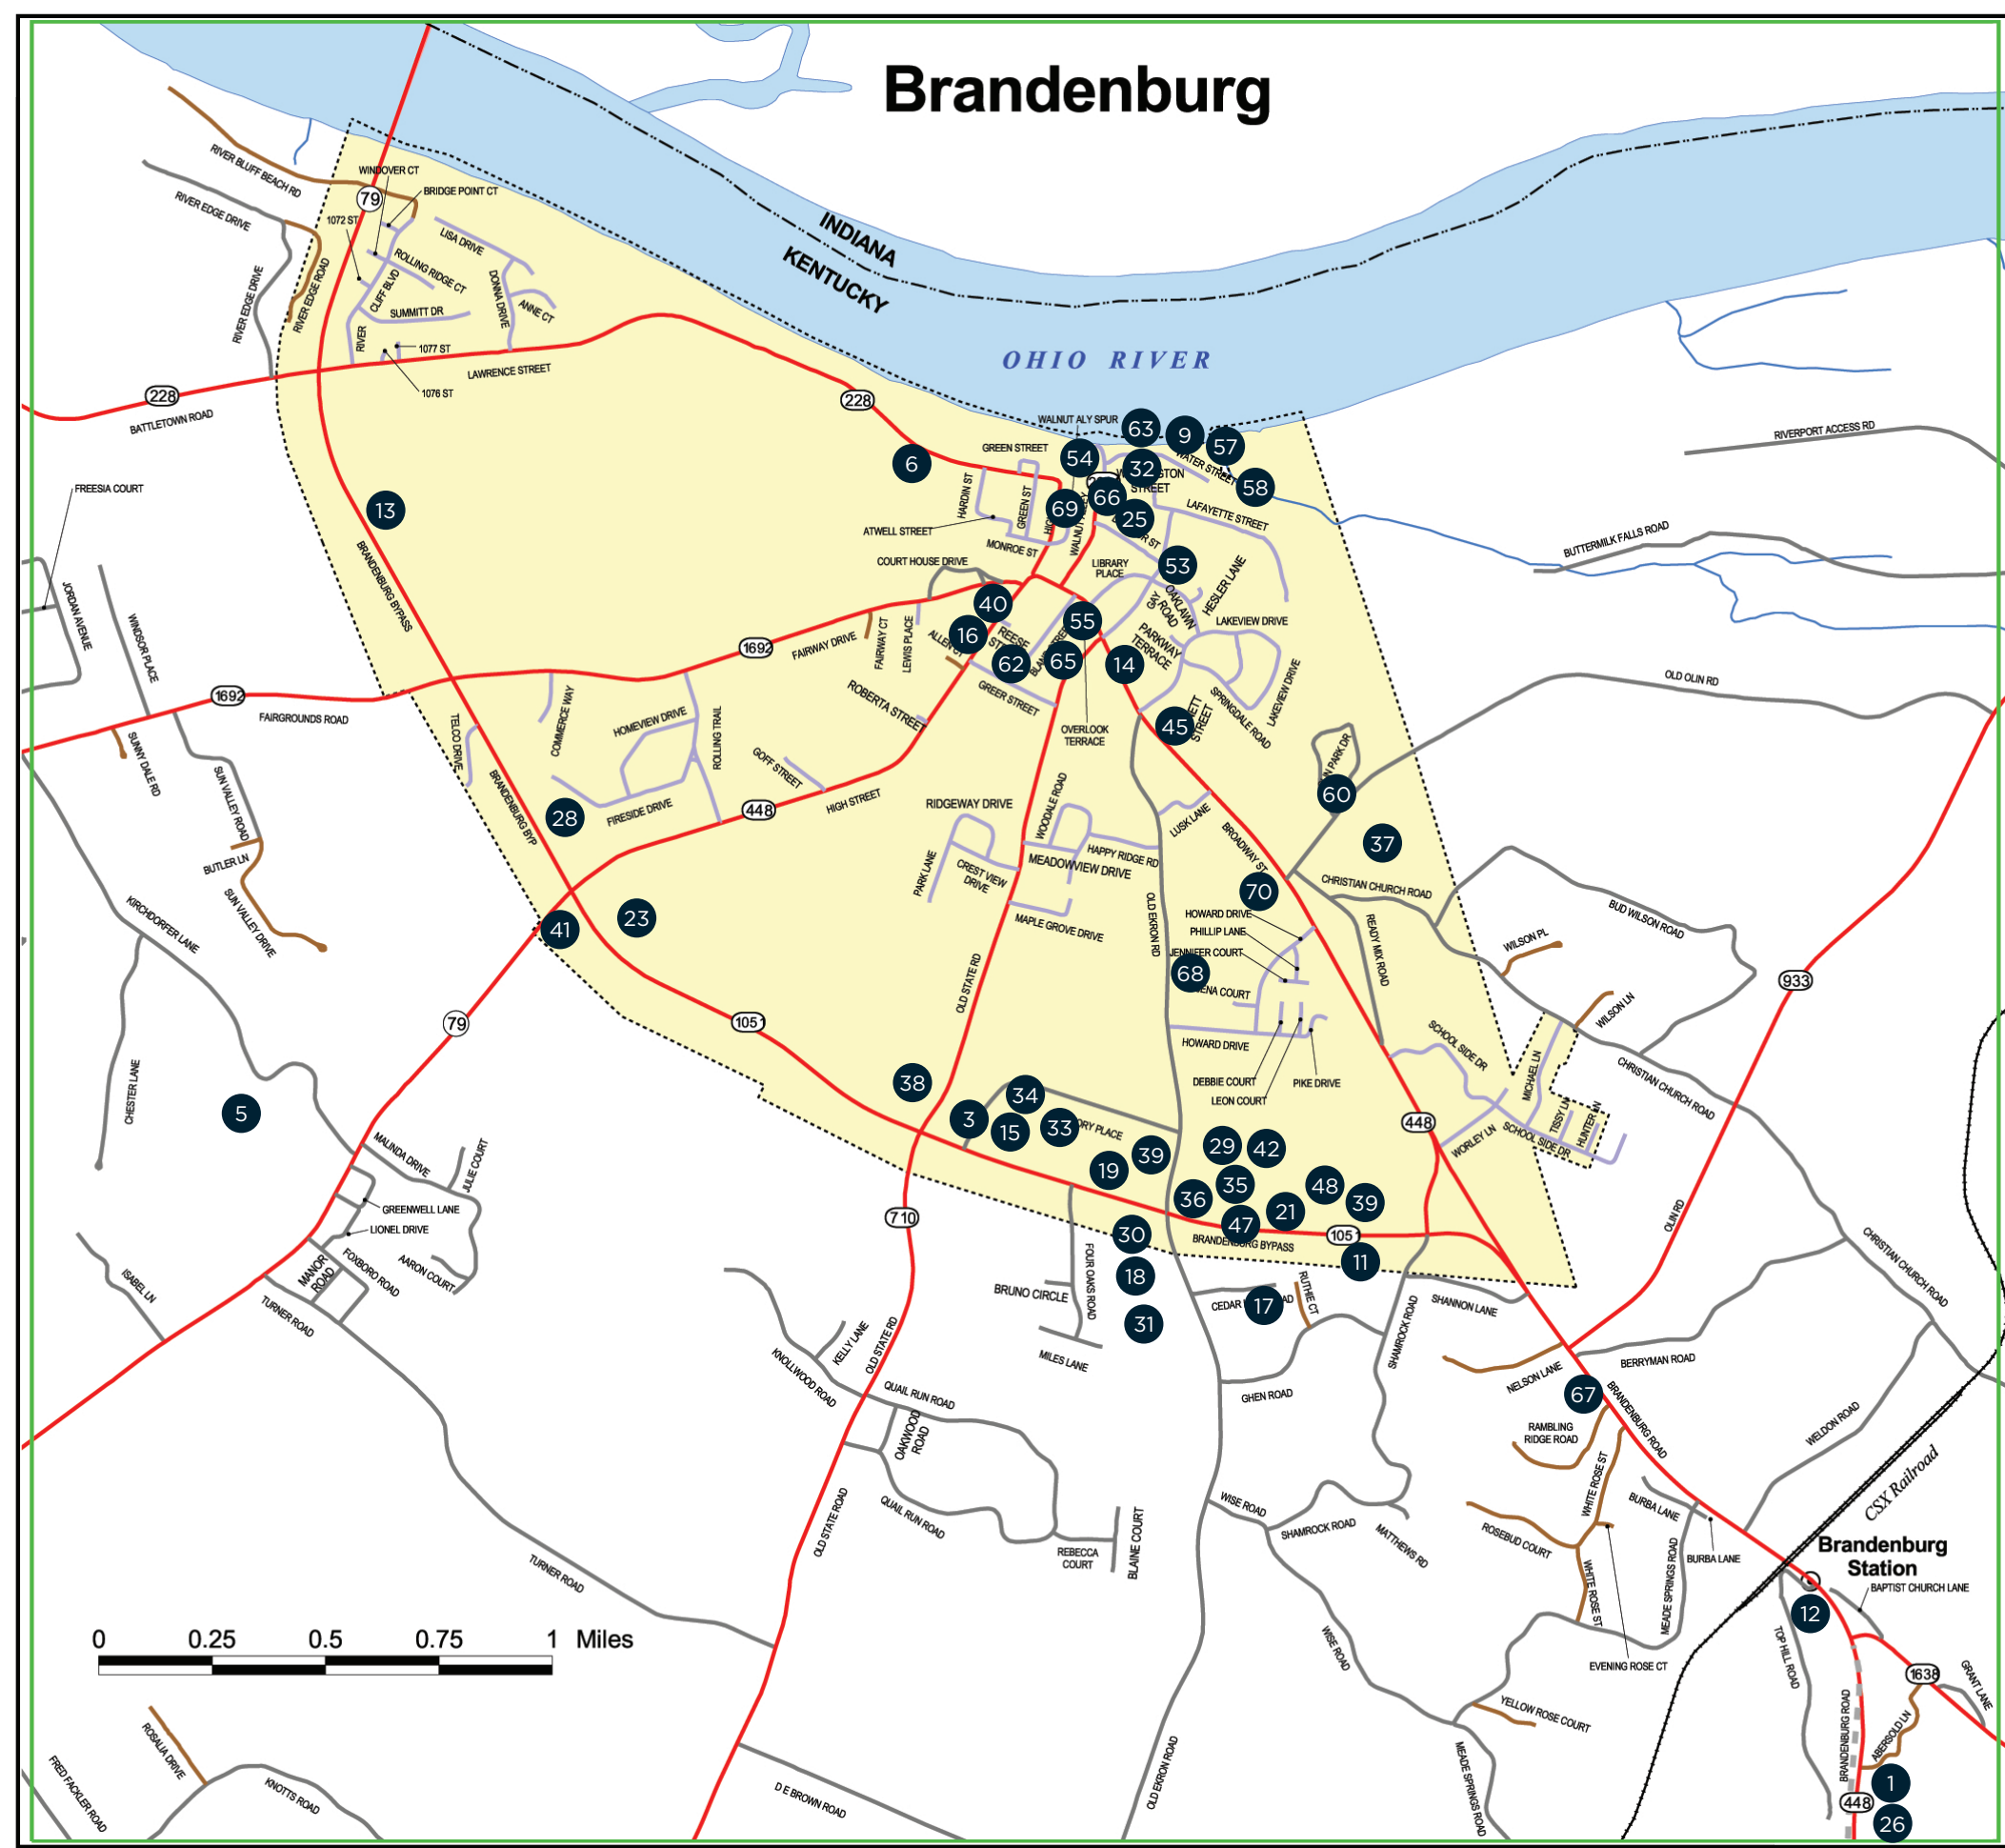

KENTUCKY'S BEST KEPT SECRET.

YOU'RE GOING TO FIND PLENTY OF GREAT REASONS TO HELP LET THIS "SECRET" OUT OF THE BAG!